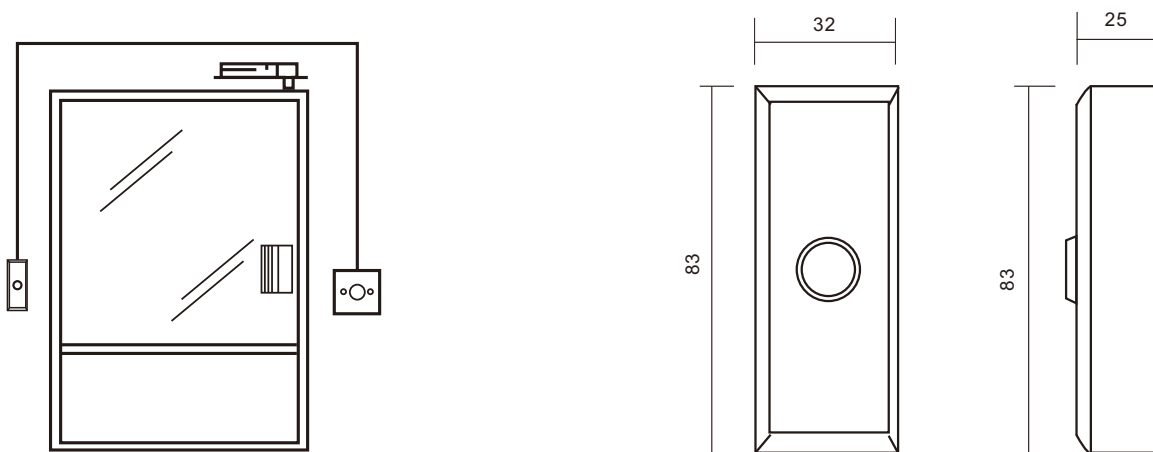

# Door Release Button W/Back Box

Model: AB-805

## Specification

- Size: 83Lx32Wx25H(mm)
- Current Rating: 3A@36VDC Max
- Suitable for Door: All Kind of the Narrow Door Frame
- Operating Humidity: 0-95% (relative humidity)
- Weight: 0.12kg
- Standard Structure: Alloy Plate, Steel Button
- Output Contact: NO\COM
- Mechanical Life: 500000 tested
- Operating temp: 10~+55°C (14-131F)
- Panel Material: Alloy Plate, Sandblast Finished

## Dimension Diagram