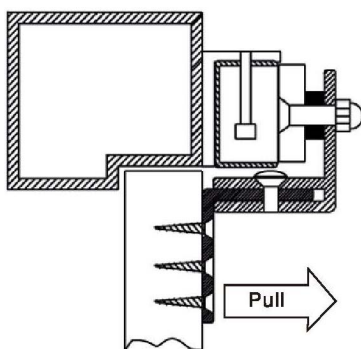

ZL Bracket For EM Lock

Specification

Model	Size(unit:mm)	Suitable For	Used With	Weight
EL-70Z	70Lx38Wx38H	In-swing wooden door, narrow door frame door, metal door	EL-60, EL-70, EL-70-S	0.16kg
EL-180ZL	170Lx40Wx29H	In-swing wooden door, narrow door frame door, metal door	EL-180, EL-180D	0.38kg
EL-180ZL-S	182Lx40Wx29H	In-swing wooden door, narrow door frame door, metal door	EL-180-S, EL-180D-S	0.38kg
EL-280ZL	250Lx47Wx28H	In-swing wooden door, narrow door frame door, metal door	EL-280, EL-280(LED), EL-280T(LED) EL-280D, YM-280D(LED), EL-280TD(LED)	0.72kg
EL-350ZL	285Lx54Wx31H	In-swing wooden door, narrow door frame door, metal door	EL-350, EL-350(LED), EL-350T(LED) EL-350BZ, EL-350D, EL-350D(LED) EL-350TD(LED), EL-350DBZ	0.81kg
EL-350ZL-W	227Lx54Wx31H	In-swing wooden door, narrow door frame door, metal door	EL-350W, EL-350W-S	0.81kg
EL-500ZL	265Lx72Wx45H	In-swing wooden door, narrow door frame door, metal door	EL-500, EL-500(LED), EL-500T(LED) EL-500BZ, EL-500D, EL-500D(LED) EL-500TD(LED), EL-500DBZ	1.34kg
EL-500ZL-W	220Lx72Wx45H	In-swing wooden door, narrow door frame door, metal door	EL-500W, EL-500W-S	1.34kg
EL-750ZL	280Lx80Wx51H	In-swing wooden door, narrow door frame door, metal door	EL-750, EL-750(LED), EL-750T(LED) EL-750D, EL-750D(LED), EL-750TD(LED)	1.50kg

Installation

- For in-swing door, install the lock body inside and then need to install the ZL bracket at the same time.
- Discharge the mounting plate from lock body.
- Fix the L bracket on the door frame and then fix the lock body on the L bracket.
- Assemble the Z bracket and then fix it on the door frame
- Fix the armature plate on the Z bracket