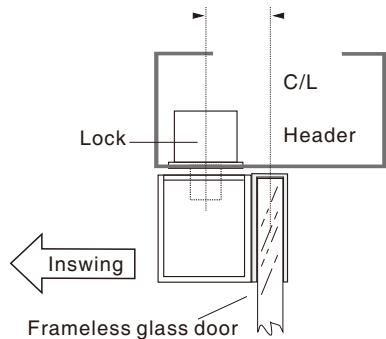

Bracket is for Frameless Glass Door

Model: EB - 600

Specification

- Dimension: 93Lx50Wx30H(mm)
- Standard Structure: High strength aluminium
- Suitable for Door: Frameless glass door
- Glass Thickness: 10-15mm
- Opening Mode: 90 or 180 degree door
- Use with: EL -100/100S/100+
EL -100+LED/200/300
- Weight: 0.15kg

Dimension

Installation

Correct the center line distance approx 20mm

Bracket Section View