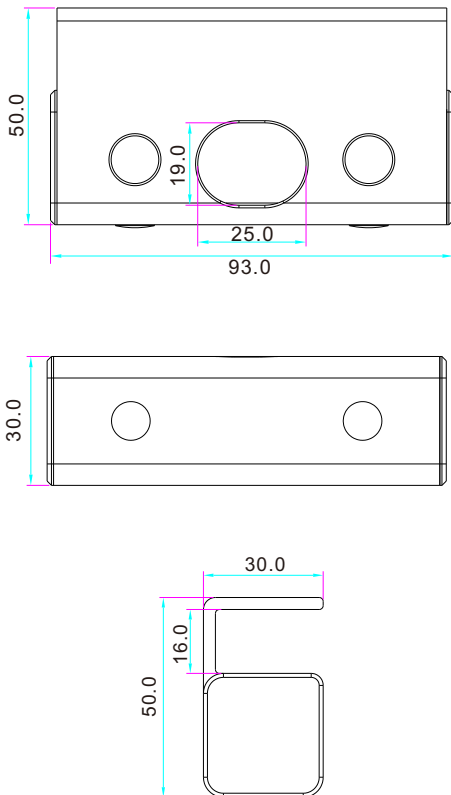

Bracket is for Frameless Glass Door

Model: EB - 600

Specification

- Dimension: 93Lx50Wx30H(mm)
- Standard Structure: High strength aluminium
- Suitable for Door: Frameless glass door
- Glass Thickness: 10-15mm
- Opening Mode: 90 or 180 degree door
- Use with: EL -100/100S/100+
EL -100+LED/200/300
- Weight: 0.15kg

Dimension

Installation

Correct the center line distance approx 20mm

Bracket Section View