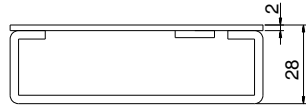

Bracket is for Frameless Glass Door

Model: EB -600

Specification

- Dimension: 90Lx48Wx32H(mm)
- Standard Structure: Stainless steel, wire drawing finished
- Suitable for Door: Frameless glass door
- Glass Thickness: 8-15mm
- Opening Mode: 90 or 180 degree door
- Use with: EL -100/100S/100+
EL -100+LED/200/300
- Finished for Shell: Stainless steel, Wire Drawing
- Weight: 0.3kg

Dimension

Installation

Bracket Section View

Bracket Installation Diagram