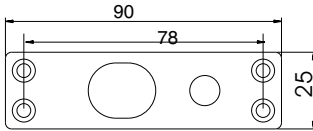

Bracket is for Frameless Glass Door

Model: EB -600

Specification

- Dimension: 90Lx48Wx32H(mm)
- Standard Structure: Stainless steel, wire drawing finished
- Suitable for Door: Frameless glass door
- Glass Thickness: 8-15mm
- Opening Mode: 90 or 180 degree door
- Use with: EL -100/100S/100+
EL -100+LED/200/300
- Finished for Shell: Stainless steel, Wire Drawing
- Weight: 0.3kg

Dimension

Installation

Bracket Section View

Bracket Installation Diagram