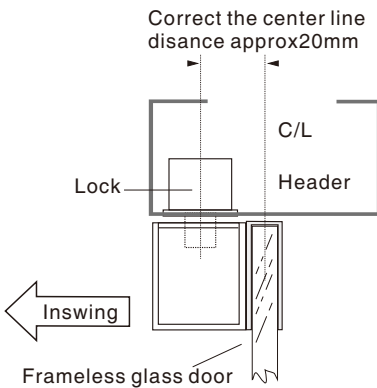

Bracket is for Frameless Glass Door

Model: EB -600

Specification

- Dimension: 90Lx48Wx32H(mm)
- Standard Structure: Stainless steel, wire drawing finished
- Suitable for Door: Frameless glass door
- Glass Thickness: 8-15mm
- Opening Mode: 90 or 180 degree door
- Use with: EL -100/100S/100+
EL -100+LED/200/300
- Finished for Shell: Stainless steel, Wire Drawing
- Weight: 0.3kg

Dimension

Installation

Bracket Section View

Bracket Installation Diagram