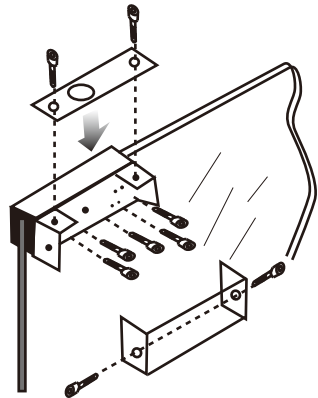

Bracket is for Frameless Glass Door

Model: EB -600

Specification

- Dimension: 90Lx48Wx32H(mm)
- Standard Structure: Stainless steel, wire drawing finished
- Suitable for Door: Frameless glass door
- Glass Thickness: 8-15mm
- Opening Mode: 90 or 180 degree door
- Use with: EL -100/100S/100+
EL -100+LED/200/300
- Finished for Shell: Stainless steel, Wire Drawing
- Weight: 0.3kg

Dimension

Installation

Bracket Section View

Bracket Installation Diagram