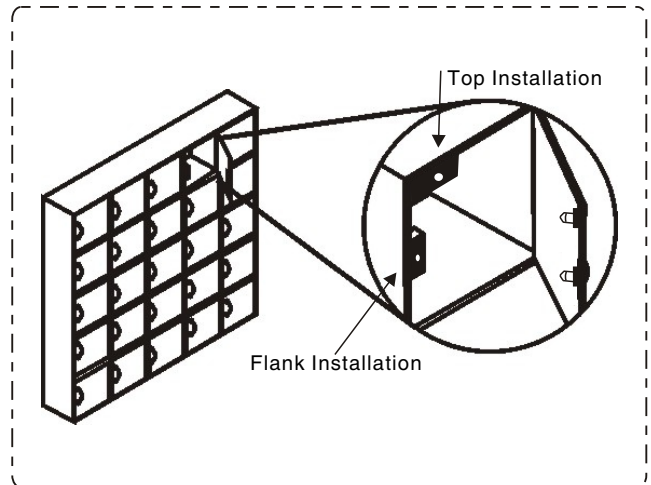

Electric Cabinet Lock

Model:CL-303

Specification

- Lock Dimension: 106Lx35Wx30H(mm)
- Pin length: 10L x 10D (mm)
- Fail Safe: Unlocked when power off
- Voltage: DC12V
- Current: 450mA
- Suitable for: File Cabinet ,
  Disply Cabinet
- Weight: 0.28kg

Installation